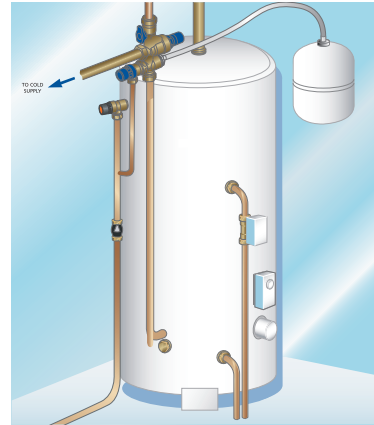

Features and Benefits

- Stainless steel bolted flange prevents corrosion
- Extra wide membrane opening prevents noise caused by restricted flow
- Internal membrane prevents any water contact with the steel shell, stopping internal corrosion
- Huge choice of products from 2 litre to 5000 litre to cover all applications
- All versions supplied with a replaceable membrane meaning the vessel can be serviced without being removed
- Complete with pre-charge valve for topping up air pressure

Materials

Shell Epoxy coated steel
 Membrane EPDM
 Bolted Flange Stainless Steel

Typical installation for a Potable Vessel

Dimensions

Product Code	Capacity (Ltr)	Pre-set Pressure (Bar)	Water Connection	H-Height (mm)	DØ-Diameter (mm)	Colour	Line Drawing
XVES050010	2	3.0	3/4" MBSP	265	110	White	
XVES050020	5	3.0	3/4" MBSP	296	160	White	
XVES050030	8	3.0	3/4" MBSP	310	200	White	
XVES050040	12	3.0	3/4" MBSP	295	280	White	
XVES050050	18	3.0	3/4" MBSP	465	280	White	
XVES050060	24	3.0	3/4" MBSP	492	280	White	
XVES050070	35	3.0	3/4" MBSP	440	365	White	
XVES050080	50	3.0	3/4" MBSP	656	365	Blue	
XVES050090	60	3.5	1" MBSP	783	365	Blue	
XVES050100	80	3.5	1" MBSP	790	410	Blue	
XVES050110	100	3.5	1" MBSP	774	495	Blue	
XVES050120	150	3.5	1" MBSP	927	550	Blue	
XVES050130	200	3.5	1 1/4" MBSP	1020	600	Blue	
XVES050140	300	3.5	1 1/4" MBSP	1243	650	Blue	
XVES050150	500	3.5	1 1/4" MBSP	1493	750	Blue	
XVES050160	750	4.0	2" MBSP	1820	800	Red	
XVES050170	1000	4.0	2" MBSP	2250	800	Red	
XVES050180	1500	4.0	2" MBSP	2400	960	Red	
XVES050190	2000	4.0	2" MBSP	2500	1100	Red	
XVES050200	3000	4.0	DN65	2750	1200	Red	
XVES050210	4000	4.0	DN80	3220	1450	Red	
XVES050220	5000	4.0	DN80	3620	1450	Red	