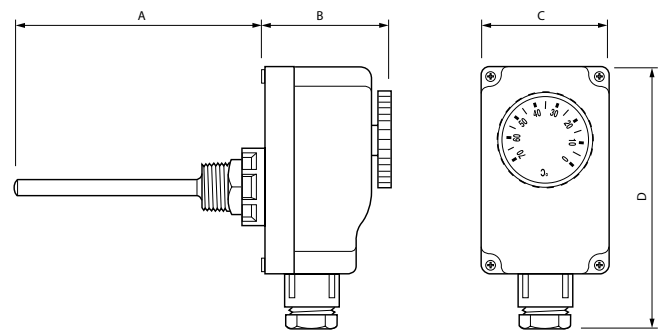

### Dimensions

Single control thermostat

Single high limit cut out thermostat

Dual thermostat

Product	A	B	C	D
STAT 500 025	85	55	102	107
STAT 500 030	100	45	51	107
STAT 500 035	100	45	51	107

All dimensions shown in mm unless otherwise stated