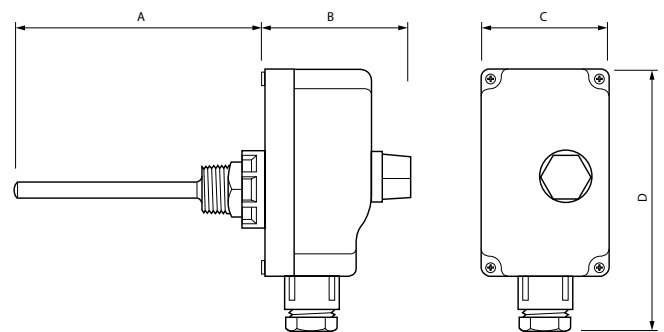

### Dimensions

Single control thermostat

Single high limit cut out thermostat

Dual thermostat

Product	A	B	C	D
STAT 500 025	85	55	102	107
STAT 500 030	100	45	51	107
STAT 500 035	100	45	51	107

All dimensions shown in mm unless otherwise stated