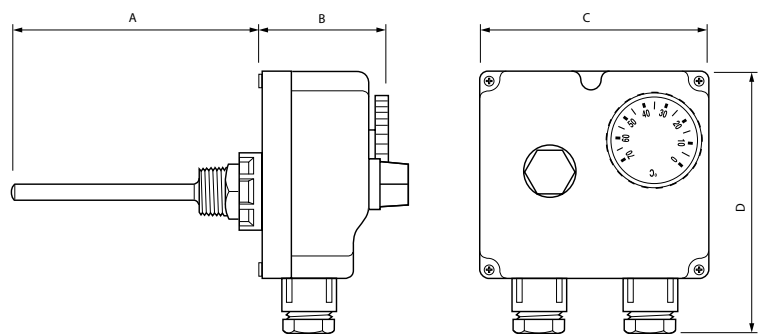

### Dimensions

Single control thermostat

Single high limit cut out thermostat

Dual thermostat

Product	A	B	C	D
STAT 500 025	85	55	102	107
STAT 500 030	100	45	51	107
STAT 500 035	100	45	51	107

All dimensions shown in mm unless otherwise stated